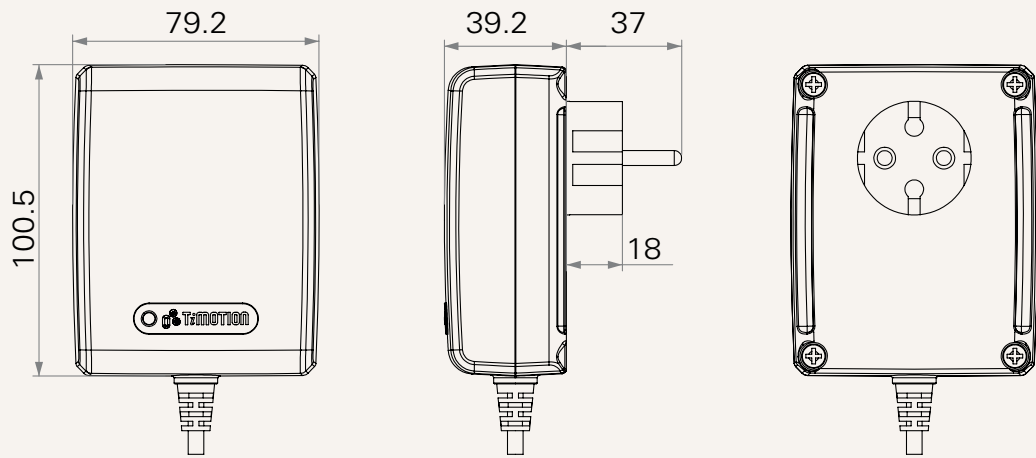

TP8

series

Product Segments

- **Care Motion**

Transformer type	SMPS
Input voltage	100~240V AC
Maximum output	29V DC, 2.5A
Plug support	EU, USA, AUS, UK
Color	Black or grey
IP rating	up to IP66
Certificate	CB, ES/EN60601-1, and IEC60601-1 compliant
Wall mount design	

Drawing

Dimensions with EU Plug
(mm)

Dimensions with USA Plug
(mm)

Drawing

Dimensions with AUS Plug
(mm)

Dimensions with UK Plug
(mm)

Plug	1 = EU	3 = AUS
	2 = USA	4 = UK
Color	1 = Black	2 = Grey (Pantone 428C)
Cable Length and Connector	1 = Straight, 2000mm; DIN 5pin socket	4 = Straight, 4000mm; small 01pin socket
	2 = Straight, 2000mm; small 01pin socket	5 = Curly , 1450mm (curly part: 250mm); DIN 5pin socket
	3 = Straight, 4000mm; DIN 5pin socket	6 = Curly , 1450mm (curly part: 250mm); small 01pin socket
IP Rating	1 = Without	2 = IP54
		3 = IP66