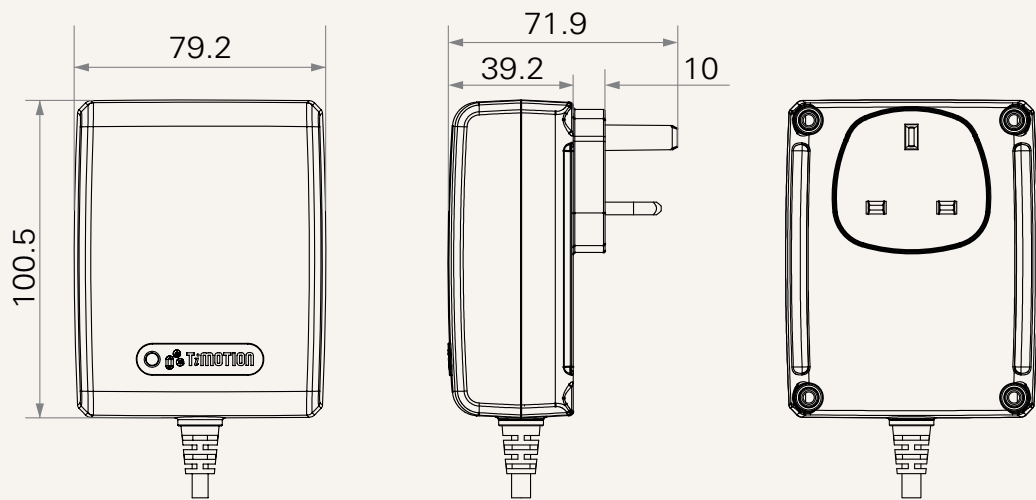

TP8

series

Product Segments

- **Care Motion**

Transformer type	SMPS
Input voltage	100~240V AC
Maximum output	29V DC, 2.5A
Plug support	EU, USA, AUS, UK
Color	Black or grey
IP rating	up to IP66
Certificate	CB, ES/EN60601-1, and IEC60601-1 compliant
Wall mount design	

Drawing

Dimensions with EU Plug
(mm)

Dimensions with USA Plug
(mm)

Drawing

Dimensions with AUS Plug
(mm)

Dimensions with UK Plug
(mm)

Plug	1 = EU	3 = AUS
	2 = USA	4 = UK
Color	1 = Black	2 = Grey (Pantone 428C)
Cable Length and Connector	1 = Straight, 2000mm; DIN 5pin socket	4 = Straight, 4000mm; small 01pin socket
	2 = Straight, 2000mm; small 01pin socket	5 = Curly , 1450mm (curly part: 250mm); DIN 5pin socket
	3 = Straight, 4000mm; DIN 5pin socket	6 = Curly , 1450mm (curly part: 250mm); small 01pin socket
IP Rating	1 = Without	2 = IP54
		3 = IP66