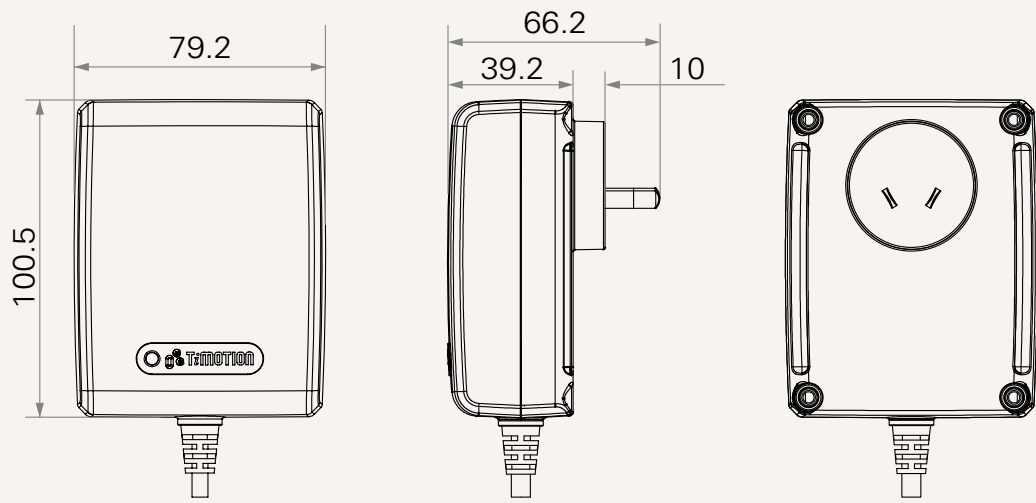

TP8

series

Product Segments

- **Care Motion**

Transformer type	SMPS
Input voltage	100~240V AC
Maximum output	29V DC, 2.5A
Plug support	EU, USA, AUS, UK
Color	Black or grey
IP rating	up to IP66
Certificate	CB, ES/EN60601-1, and IEC60601-1 compliant
Wall mount design	

Drawing

Dimensions with EU Plug
(mm)

Dimensions with USA Plug
(mm)

Drawing

Dimensions with AUS Plug
(mm)

Dimensions with UK Plug
(mm)

Plug	1 = EU	3 = AUS
	2 = USA	4 = UK
Color	1 = Black	2 = Grey (Pantone 428C)
Cable Length and Connector	1 = Straight, 2000mm; DIN 5pin socket	4 = Straight, 4000mm; small 01pin socket
	2 = Straight, 2000mm; small 01pin socket	5 = Curly , 1450mm (curly part: 250mm); DIN 5pin socket
	3 = Straight, 4000mm; DIN 5pin socket	6 = Curly , 1450mm (curly part: 250mm); small 01pin socket
IP Rating	1 = Without	2 = IP54
		3 = IP66