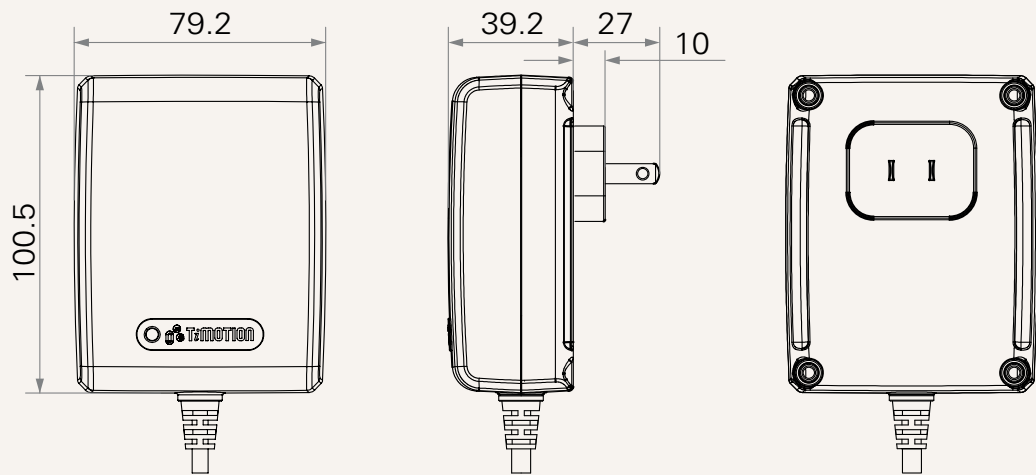

TP8

series

Product Segments

- **Care Motion**

Transformer type	SMPS
Input voltage	100~240V AC
Maximum output	29V DC, 2.5A
Plug support	EU, USA, AUS, UK
Color	Black or grey
IP rating	up to IP66
Certificate	CB, ES/EN60601-1, and IEC60601-1 compliant
Wall mount design	

Drawing

Dimensions with EU Plug
(mm)

Dimensions with USA Plug
(mm)

Drawing

Dimensions with AUS Plug
(mm)

Dimensions with UK Plug
(mm)

Plug	1 = EU	3 = AUS
	2 = USA	4 = UK
Color	1 = Black	2 = Grey (Pantone 428C)
Cable Length and Connector	1 = Straight, 2000mm; DIN 5pin socket	4 = Straight, 4000mm; small 01pin socket
	2 = Straight, 2000mm; small 01pin socket	5 = Curly , 1450mm (curly part: 250mm); DIN 5pin socket
	3 = Straight, 4000mm; DIN 5pin socket	6 = Curly , 1450mm (curly part: 250mm); small 01pin socket
IP Rating	1 = Without	2 = IP54
		3 = IP66